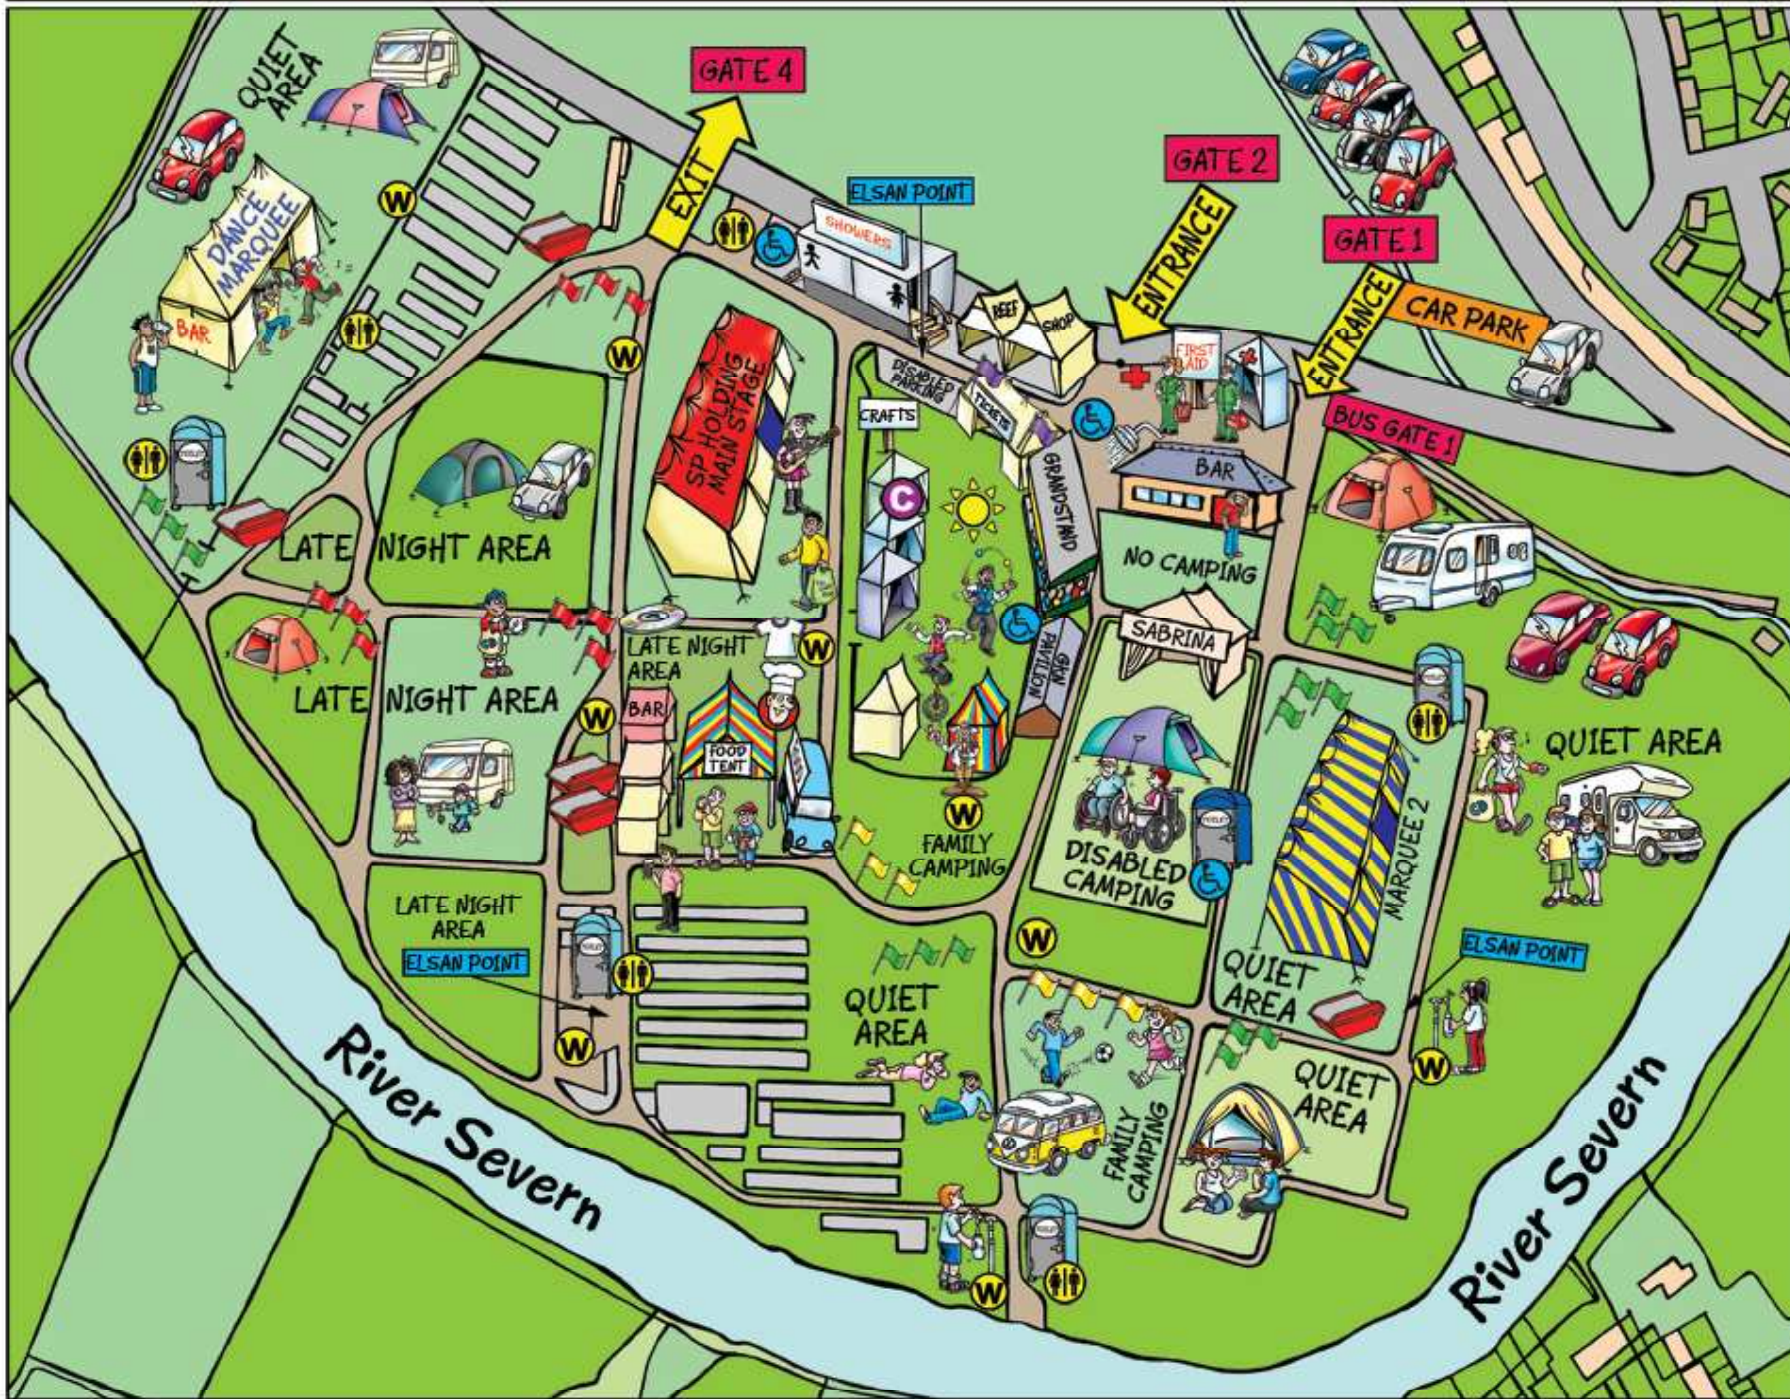

SHREWSBURY FOLK FESTIVAL

WEST MID SHOWGROUND

SITE LAYOUT

- Craft Fair
- Food Tent
- Sunshine Tent
- Professor Panic
- Village Stage
- Disabled Showers
- Caterers
- Toilets
- Disabled Toilet
- CD Tent
- T-Shirts
- Skips
- Stand Pipes
- First Aid
- Quiet Area
- Family Area
- Late Night Area
- Ticket Office